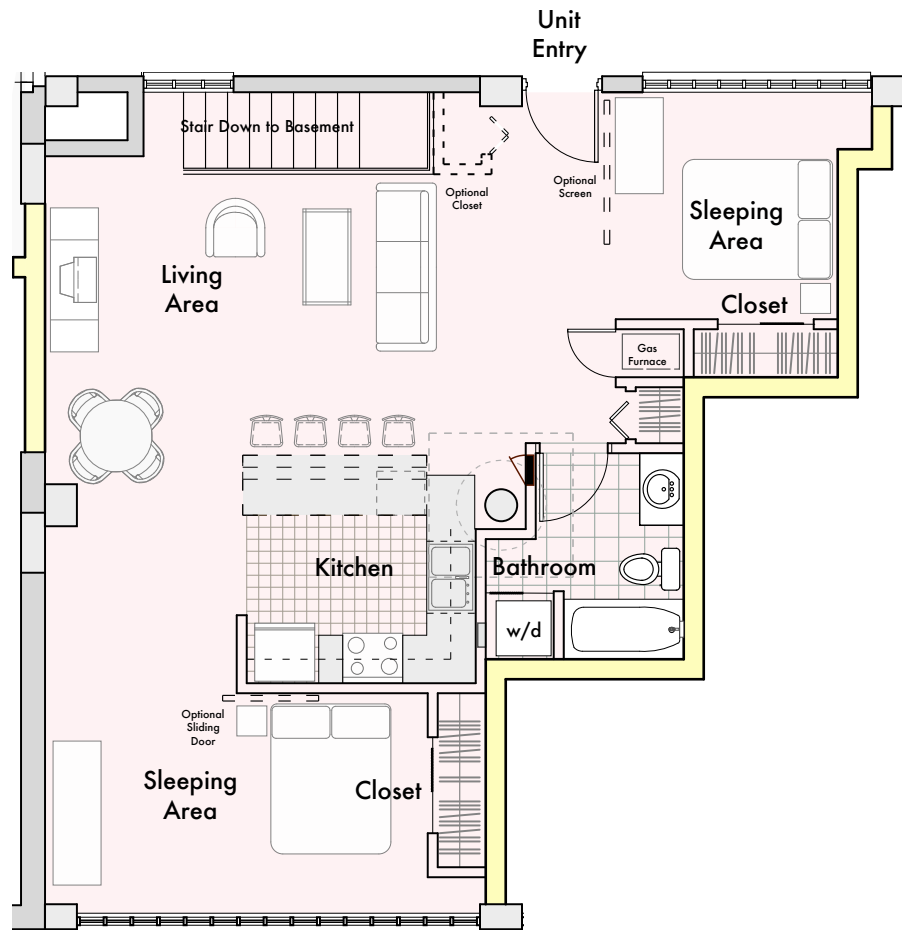

1,438 Square Feet Total

Unit sizes are approximate. The size of the unit may vary slightly due to changes created by existing building conditions including but not limited to locations of mechanical, electrical, plumbing, fire protection, and fire safety systems.

FIRST FLOOR
887 Square Feet

- Unit Area
- Existing brick wall with plaster finish
- New brick masonry between units
- New gypsum board between units

UNIT 107

Upgraded Model

Research Lofts
Detroit, Michigan