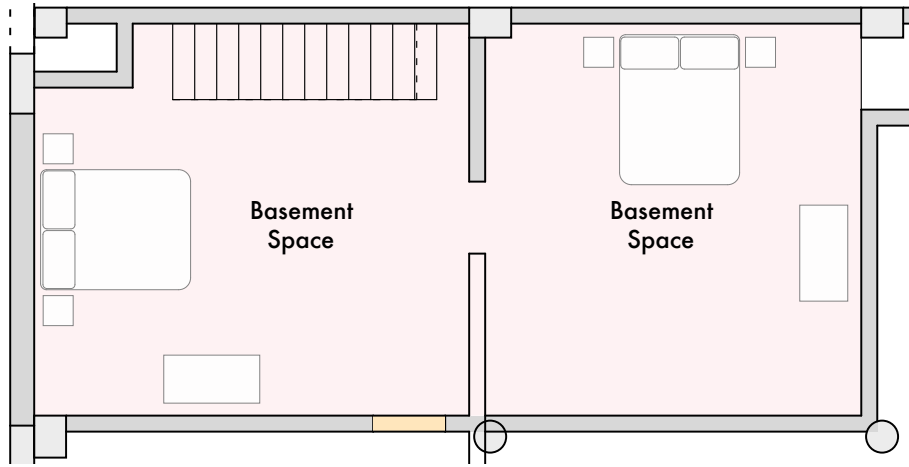

887 Square Feet

Unit sizes are approximate. The size of the unit may vary slightly due to changes created by existing building conditions including but not limited to locations of mechanical, electrical, plumbing, fire protection, and fire safety systems.

BASEMENT 551 Square Feet

- Unit Area
- Existing brick wall with plaster finish
- New brick masonry between units
- New gypsum board between units

UNIT 107

Upgraded Model

Research Lofts
Detroit, Michigan