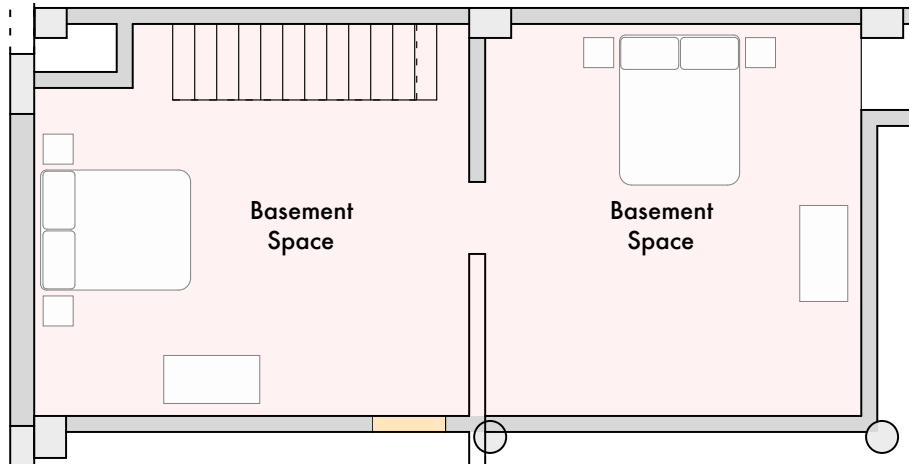

887 Square Feet

Unit sizes are approximate. The size of the unit may vary slightly due to changes created by existing building conditions including but not limited to locations of mechanical, electrical, plumbing, fire protection, and fire safety systems.

BASEMENT 551 Square Feet

- Unit Area
- Existing brick wall with plaster finish
- New brick masonry between units
- New gypsum board between units

UNIT 107

Base Model

Research Lofts
Detroit, Michigan