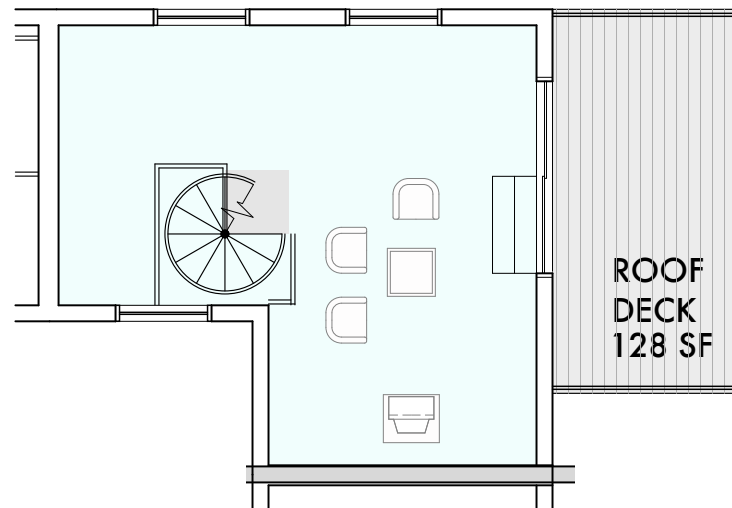

**1,501 Square Feet Total**

Unit sizes are approximate. The size of the unit may vary slightly due to changes created by existing building conditions including but not limited to locations of mechanical, electrical, plumbing, fire protection, and fire safety systems.

**FIRST FLOOR**

**1,196 Square Feet**

- Unit Area
- Existing brick wall with plaster finish
- New brick masonry between units
- New gypsum board between units

## Base Model

Research Lofts  
Detroit, Michigan

**SUN ROOM & DECK**  
307 Square Feet

**ROOF  
DECK**  
128 SF

- Unit Area
- Existing brick wall with plaster finish
- New brick masonry between units
- New gypsum board between units