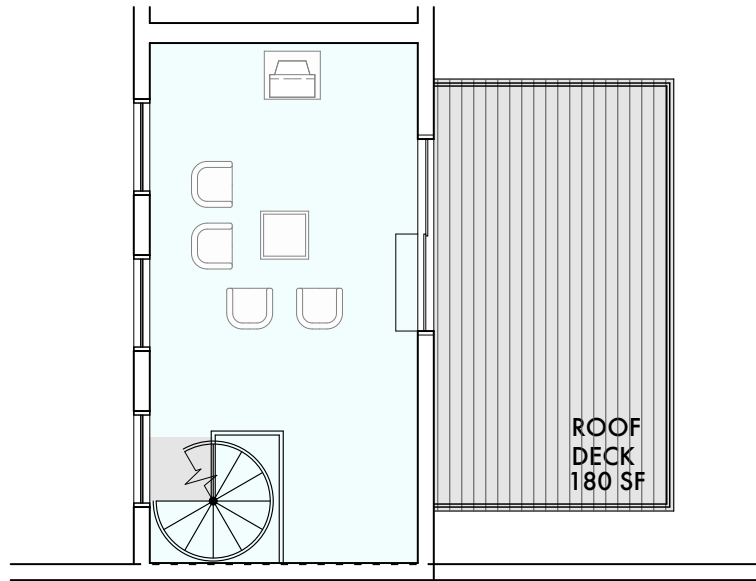

**UNIT SOLD**

**1,394 Square Feet Total**

Unit sizes are approximate. The size of the unit may vary slightly due to changes created by existing building conditions including but not limited to locations of mechanical, electrical, plumbing, fire protection, and fire safety systems.

**FIRST FLOOR**

**1,152 Square Feet**

- Unit Area
- Existing brick wall with plaster finish
- New brick masonry between units
- New gypsum board between units

**UNIT 220**

**Upgraded Model**

**Research Lofts  
Detroit, Michigan**

**SUN ROOM & DECK**  
242 Square Feet

- Unit Area
- Existing brick wall with plaster finish
- New brick masonry between units
- New gypsum board between units